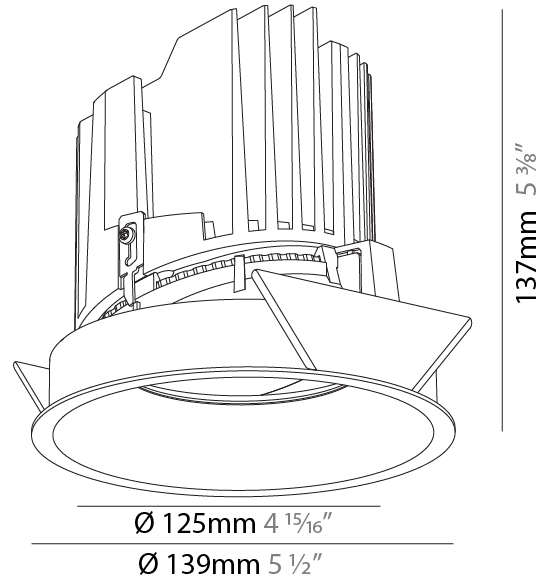

GENERAL

Series: Bioniq
 Subseries: Bioniq Round Semi Adjustable
 Brand: Prolight
 Division: Architectural
 Mounting Type: Trimless
 Mounting Location: Ceiling
 Subcategory: Downlight

PHYSICAL

Shape: Round
 Diameter (mm): 136
 Diameter (in): 5 3/8
 Height (mm): 136
 Height (in): 5 3/8
 Ceiling Thickness (mm): 10 / 12.5 / 15 / 25
 Ceiling Thickness (in): 3/8 or 1/2 or 9/16 or 1
 Min. Recessing Depth (mm): 150
 Min. Recessing Depth (in): 5 7/8
 Light Distribution: Adjustable / Downlight
 Weight (kg): 1.04
 Weight (lbs): 2.29
 Fixture Finish: SSR / BKV / CWI / CRY / HAB / UFT / ITA / RUA / FTG / MYG / LOD / PUS / FRO / FUP / KIA / POP / BLS / SPG / MEY / GOH / GUM / CHC / COM / ABZ / JAG / OBR / MOS / ROR
 Fixture Material: Aluminum Die Cast
 Cut-out Measurements: 140mm / 5 1/2"
 Upon Request: Unique Ceiling Thickness

GENERAL

Series: Bioniq
 Subseries: Bioniq Round Semi Adjustable
 Brand: Prolicht
 Division: Architectural
 Mounting Type: Recessed
 Mounting Location: Ceiling
 Subcategory: Downlight

PHYSICAL

Shape: Round
 Diameter (mm): 139
 Diameter (in): 5 1/2
 Height (mm): 137
 Height (in): 5 3/8
 Ceiling Thickness (mm): 10 / 12.5 / 15
 Ceiling Thickness (in): 3/8 or 1/2 or 9/16
 Min. Recessing Depth (mm): 150
 Min. Recessing Depth (in): 5 7/8
 Light Distribution: Adjustable / Downlight
 Weight (kg): 0.814
 Weight (lbs): 1.79
 Fixture Finish: SSR / BKV / CWI / CRY / HAB / UFT / ITA / RUA / FTG / MYG / LOD / PUS / FRO / FUP / KIA / POP / BLS / SPG / MEY / GOH / GUM / CHC / COM / ABZ / JAG / OBR / MOS / ROR
 Fixture Material: Aluminum Die Cast
 Cut-out Measurements: 130mm / 5 1/8"

OPTICAL

Reflector°: 10
 Adjustability: Rotational 355°; Tilt 10°

RATINGS AND CERTIFICATIONS

Certified By: Certified for North American Standards
 IP rating: IP20

BIONIQ ROUND SEMI ADJUSTABLE RECESSED

A35299-